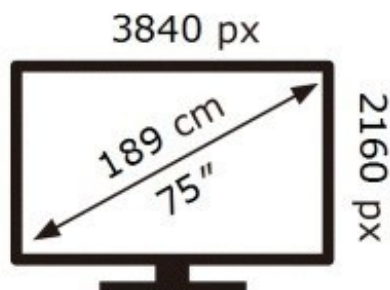

ENERG

SAMSUNG

QE75Q77TAT

210 kWh/1000h

ABCDEF **G**

235 kWh/1000h

2019/2013